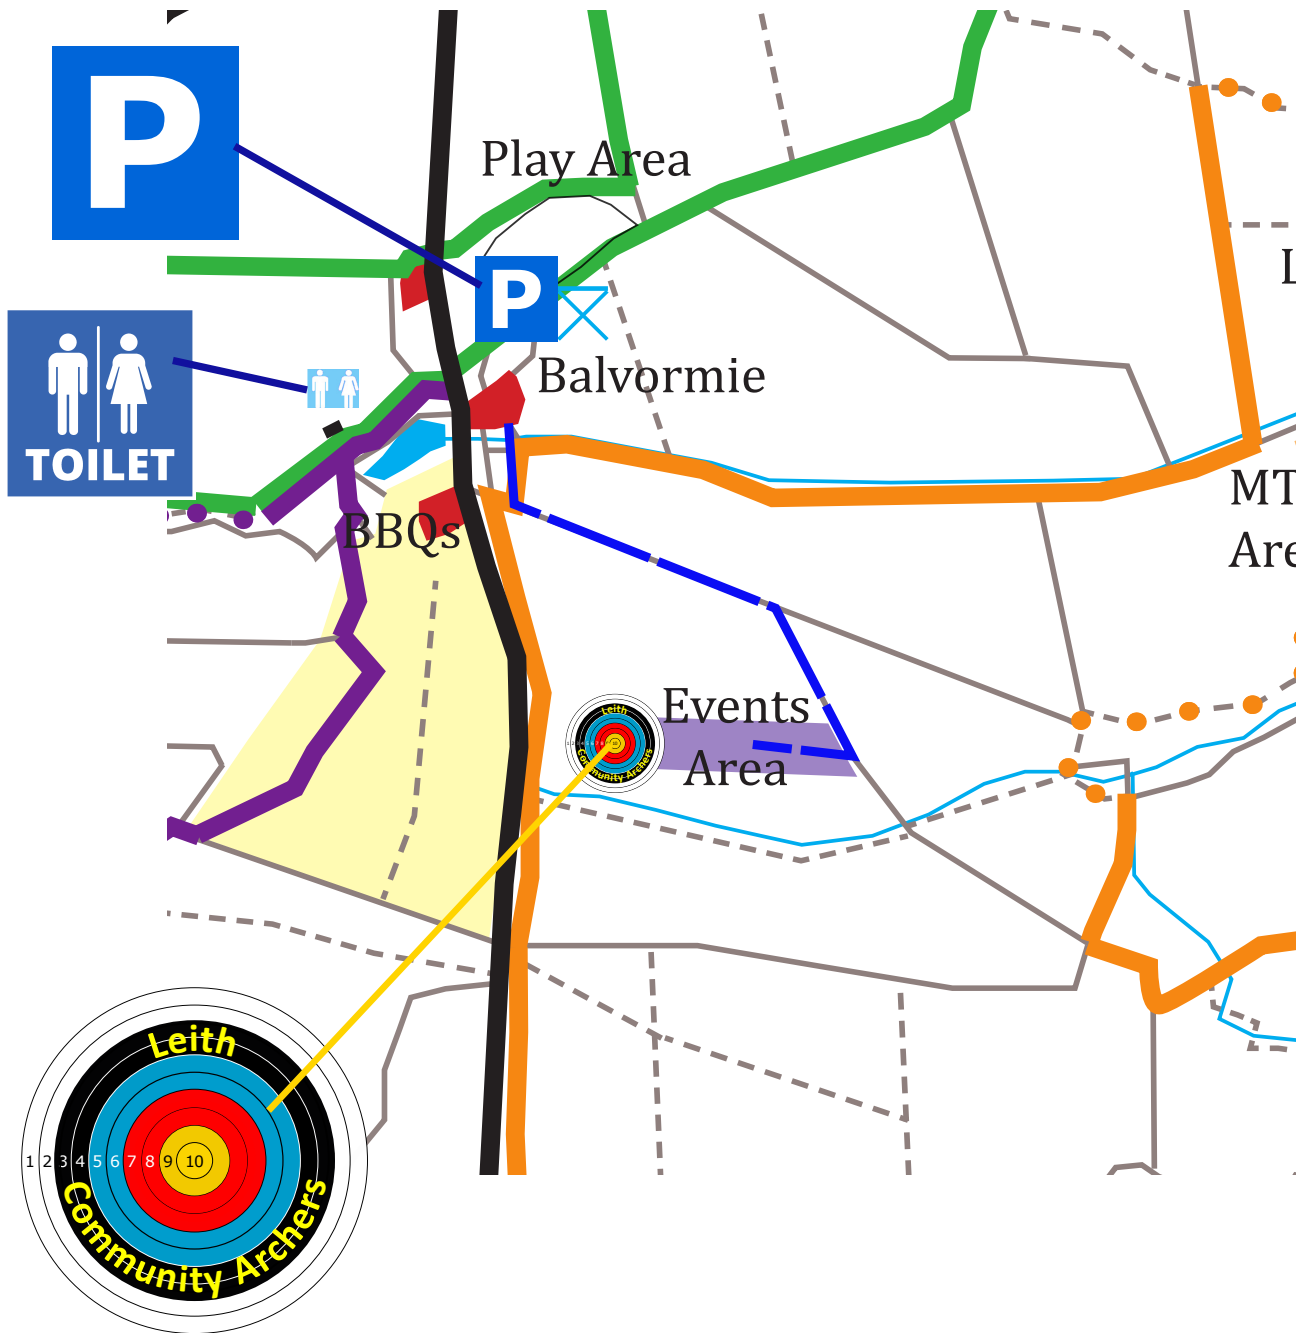

# Bee Craigs Country Park

Bee Craigs Country Park, Linlithgow EH49 6PL

15/5 22  
29/5/22

## Route from Car Park to Target Archery