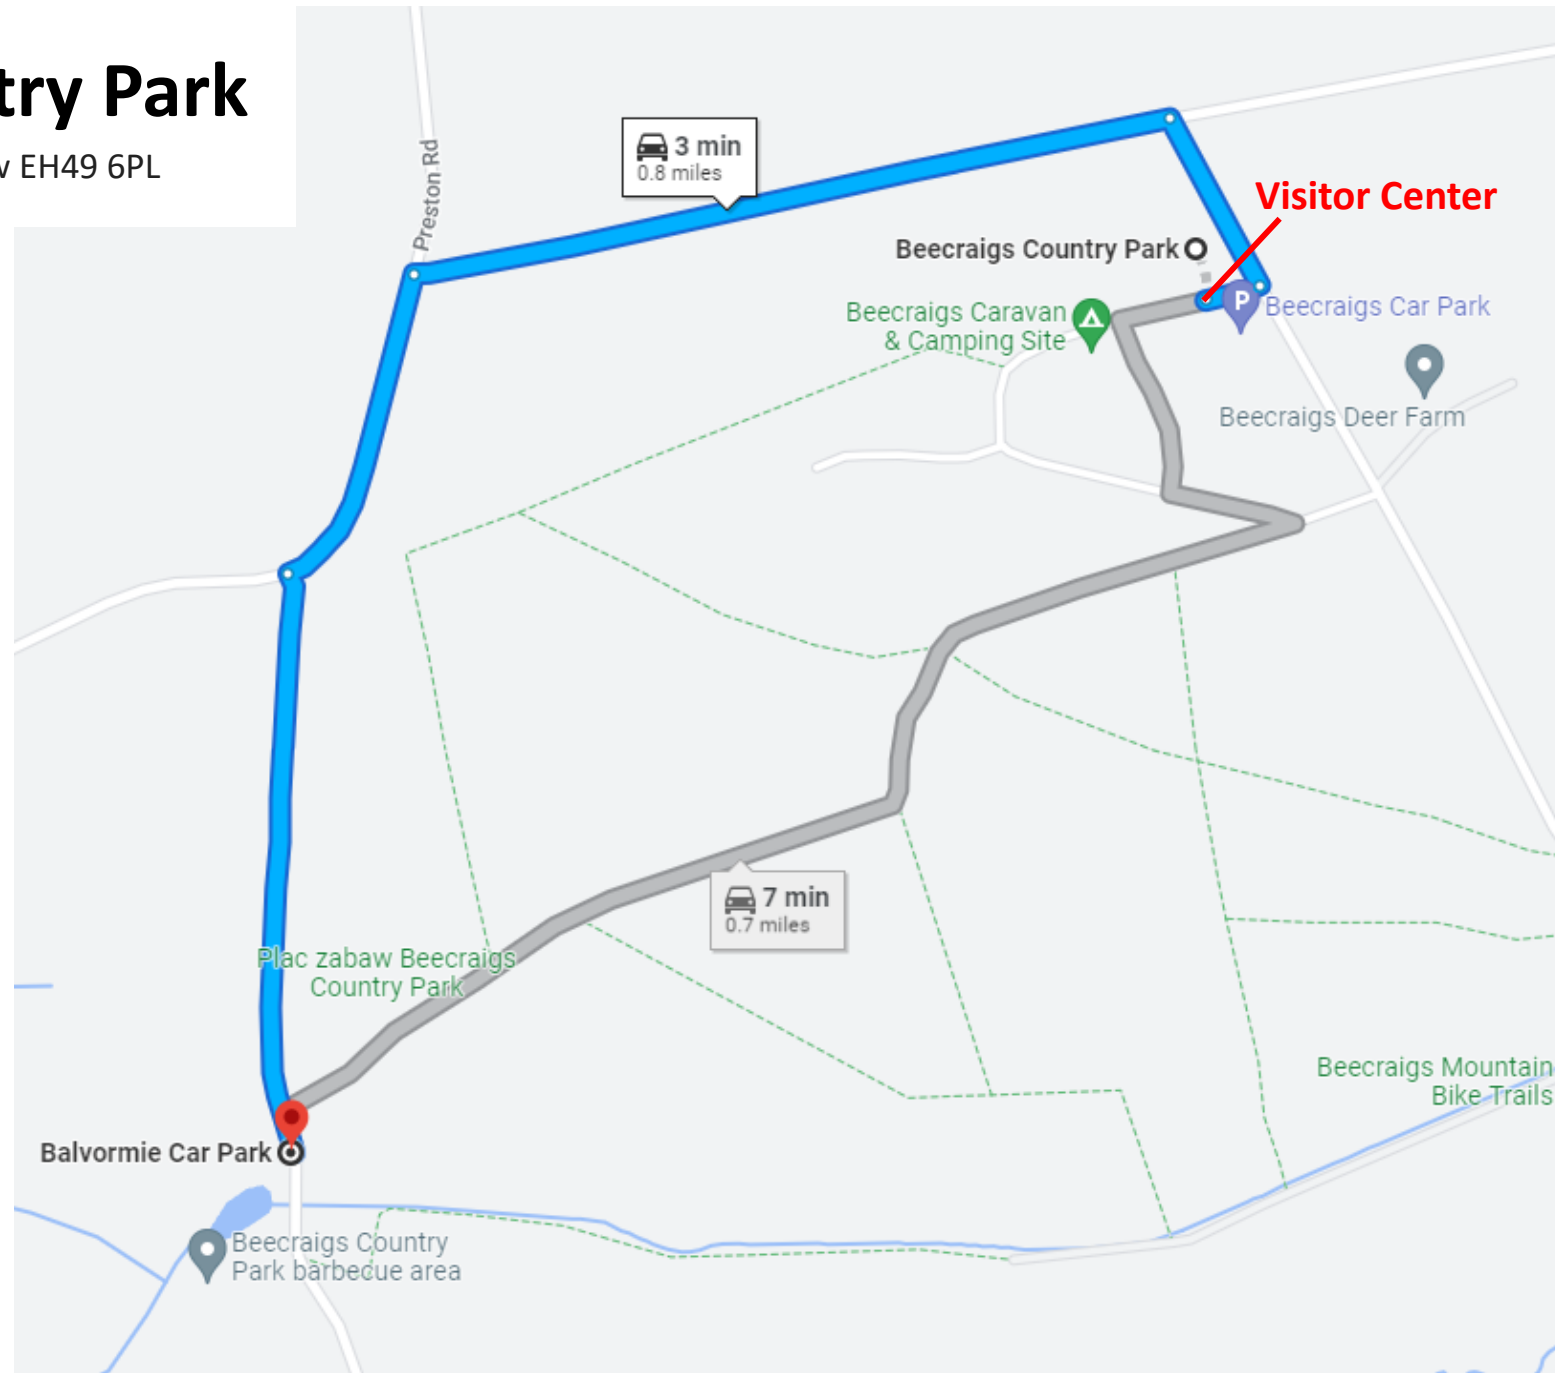

Bee Craigs Country Park

Bee Craigs Country Park, Linlithgow EH49 6PL

Follow the Blue route, as the grey route may be closed

Google Maps